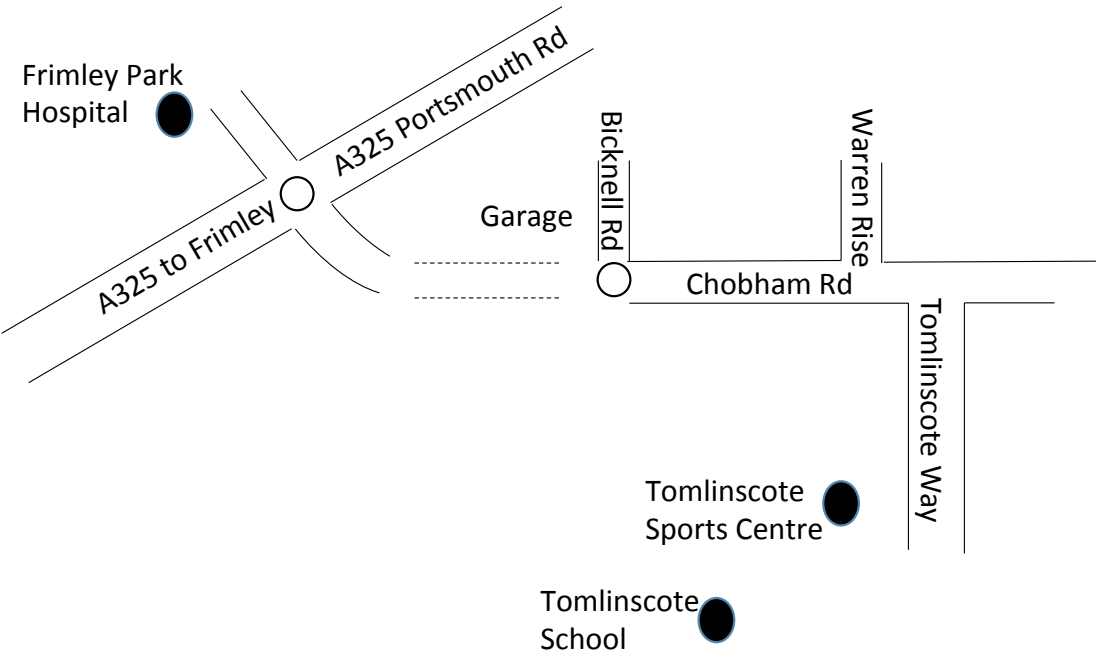

IT'S PARTY TIME!

Dear

You are invited to

.....

Birthday Party at

Tomlinscote
Sports Centre

On

From Until

RSVP

Tomlinscote Sports Centre
Tomlinscote Way
Frimley
Surrey
GU16 8PY

Tel: 01276 670316
Email: sportscentre@tomlinscoteschool.com
www.tomlinscotesportscentre.com